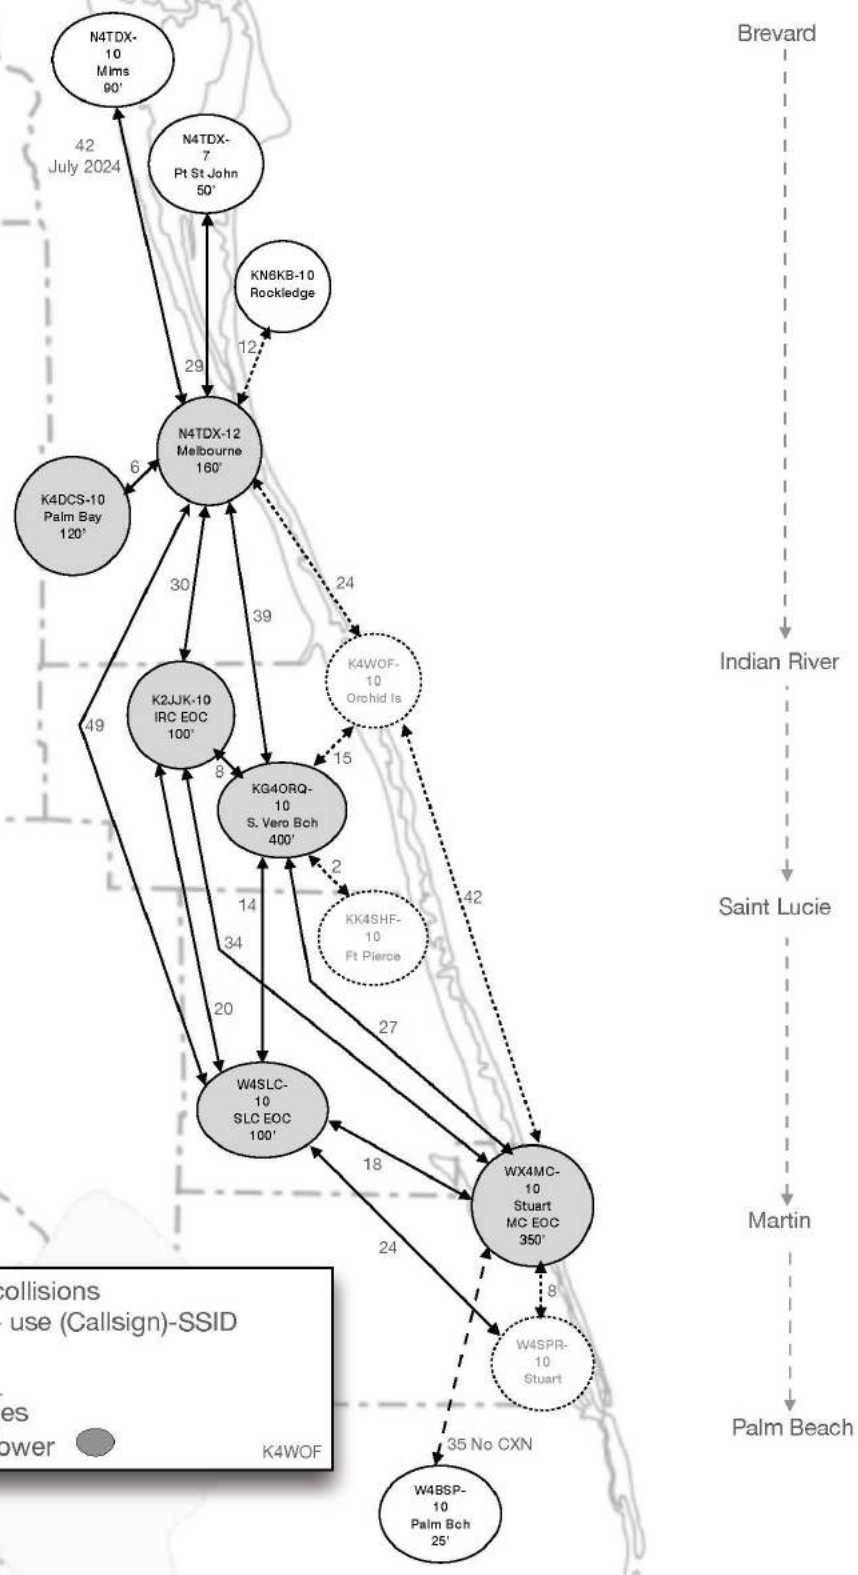

PUBLIC SAFETY

St Lucie County ARES

Primary Frequency List

St Lucie County Repeaters

PRIMARY VHF	W4SLC RX 147.240 TX147.840 Tone 107.2	SLC ARES Rock Road Tower
	[Primary VHF linked with Secondary during Emergency]	
SECONDARY VHF	W4SLC RX 147.015 TX 147.615 Tone 107.2	SLC ARES South County Tower
PRIMARY UHF	W4SLC RX 444.600 TX 449.600 Tone 107.2	SLC ARES Rock Road Tower
	[Primary UHF linked with Secondary during Emergency]	
SECONDARY UHF	W4SLC RX 442.000 TX 447.000 Tone 107.2	SLC ARES South County Tower
Additional	W4SLC RX 443.475 TX 448.475 Tone 107.2	PSL High School Tower
SIMPLEX Primary/Secondary	[VHF 147.420 / 147.510 UHF 446.750 / 446.100 in this order]	

Additional State and Weather Related Repeaters

Florida SARNet	RX 444.150 TX 449.150 Tone 107.2	Stuart/Martin County FDOT Tower
SKYWARN	RX 146.775 TX 146.175 Tone 107.2	Treasure Coast Weather Net AF4CN

Local Club Repeaters

Winlink VARA FM 4.X.X Radio Message Server Network
 Florida Counties of Brevard, Indian River, Saint Lucie, Martin and Palm Beach
 144.990 MHz
 Updated 2 June 2024

Listen before TX to prevent collisions
 All stations have Digipeater - use (Callsign)-SSID
 24 x 7 _____
 Station is Periodic - - - - -
 Distances approx statute miles
 Hardened and Emergency Power ● K4WOF