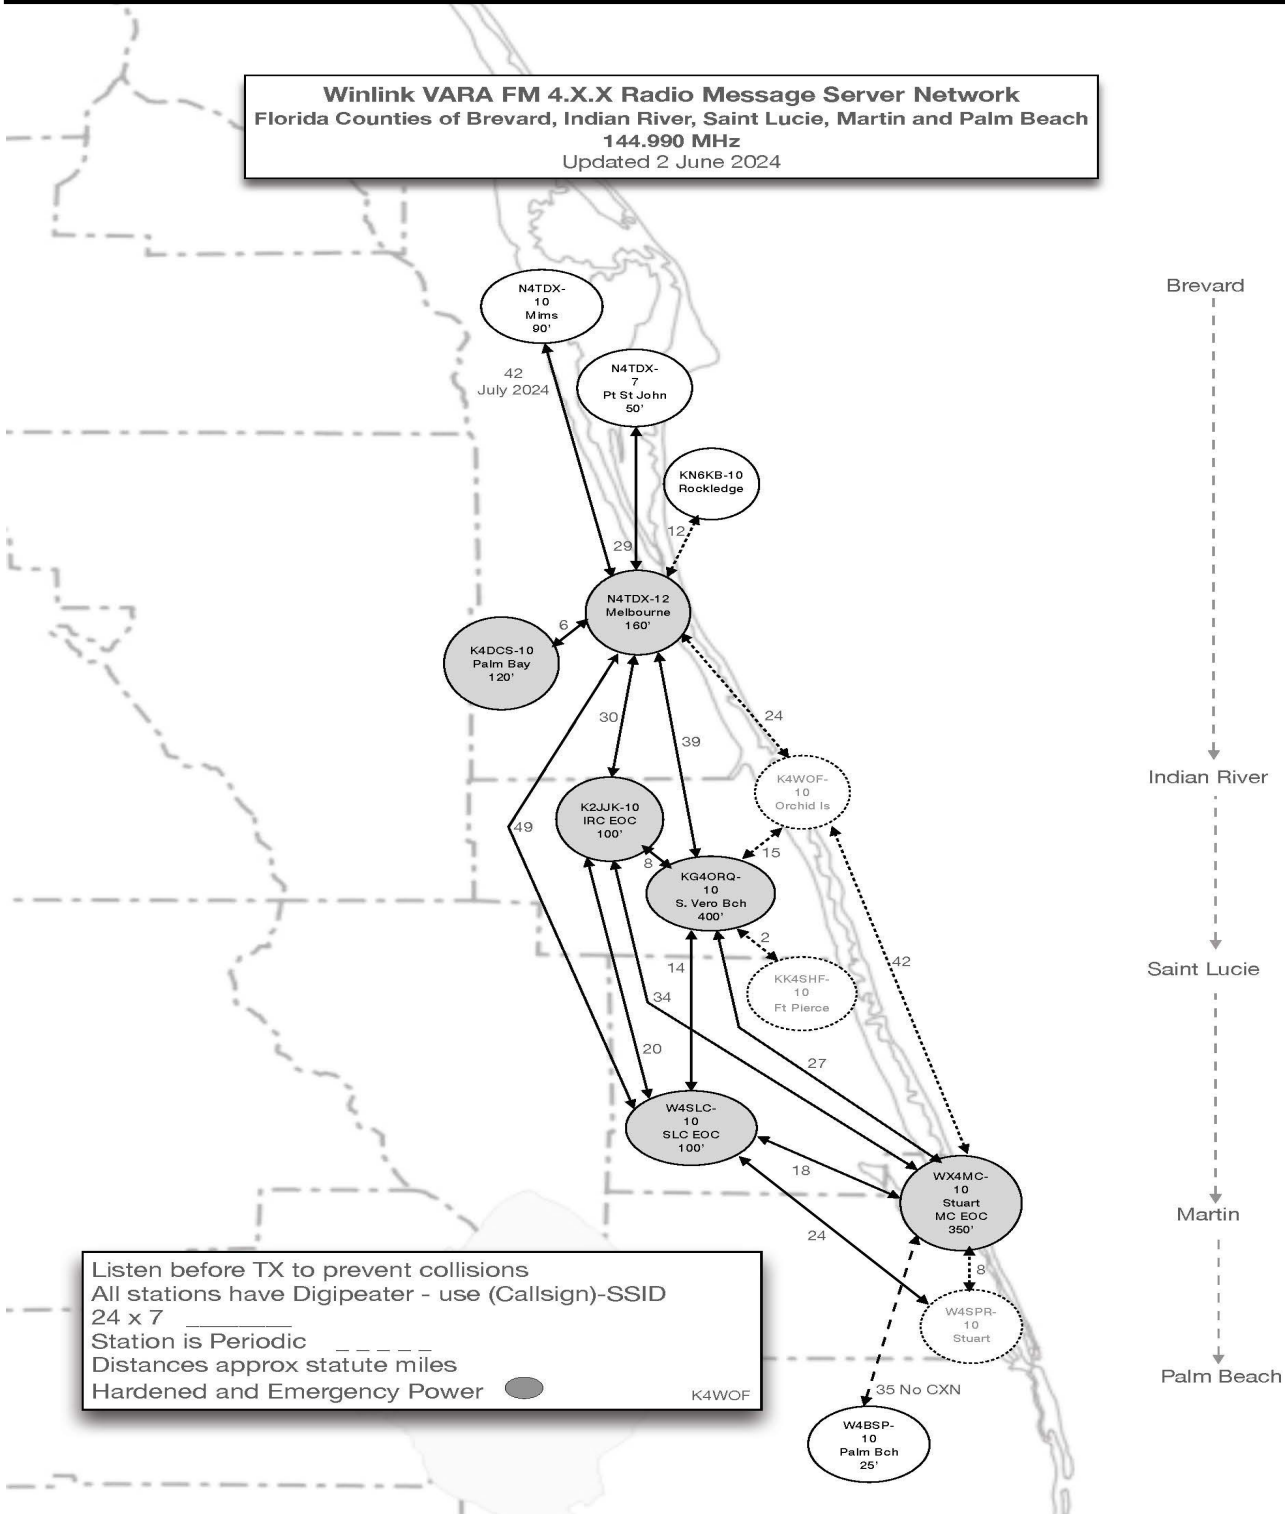

PUBLIC SAFETY

St Lucie County ARES

Primary Frequency List

St Lucie County Repeaters

PRIMARY VHF	W4SLC RX 147.240 TX147.840 Tone 107.2	SLC ARES Rock Road Tower
	[Primary VHF linked with Secondary during Emergency]	
SECONDARY VHF	W4SLC RX 147.015 TX 147.615 Tone 107.2	SLC ARES South County Tower
PRIMARY UHF	W4SLC RX 444.600 TX 449.600 Tone 107.2	SLC ARES Rock Road Tower
	[Primary UHF linked with Secondary during Emergency]	
SECONDARY UHF	W4SLC RX 442.000 TX 447.000 Tone 107.2	SLC ARES South County Tower
Additional	W4SLC RX 443.475 TX 448.475 Tone 107.2	PSL High School Tower
SIMPLEX Primary/Secondary	[VHF 147.420 / 147.510 UHF 446.750 / 446.100 in this order]	

Ft Pierce ARC 2m	RX 147.345 TX 147.945 Tone 107.2	Indian River State College WQCS Tower
Ft Pierce ARC DStar	RX 444.500 TX 449.500	Indian River State College WQCS Tower
Ft Pierce ARC DMR	RX 444.800 TX 449.800 CC1	BrandMeister Format WQCS Tower
Port St Lucie ARA 2m	RX 146.955 TX 146.355 Tone 107.2	Port St Lucie WAVW Tower
Port St Lucie ARA 70cm	RX 443.650 TX 448.650 Tone 107.2	Port St Lucie WAVW Tower
Port St Lucie DMR	RX 444.000 TX 449.000 CC1	BrandMeister Format K4NRG FPL Tower
Martin County ARA 2m	RX 147.060 TX 147.660 Tone 107.2	Martin Memorial Hospital
Okeechobee ARC 2m	RX 147.090 TX 147.690 Tone 100.0	Okeechobee Amateur Radio Club
Okeechobee ARC 2m	RX 147.195 TX 147.795 Tone 100.0	Okeechobee Amateur Radio Club
Okeechobee ARC 70cm	RX 444.050 TX 449.050 Tone 100.0	Okeechobee Amateur Radio Club

General Mobile Radio Service [GMRS] Area Repeaters

Fort Pierce RX 462.5750 TX 467.5750 Tone 141.3
 Port St. Lucie RX 462.7250 TX 467.7250 Tone 141.3
 Hobe Sound RX 462.6000 TX 467.6000 Tone 141.3

Okeechobee RX 462.5500 TX 467.7500 Tone 141.3
 Fort Drum RX 462.6500 TX 467.6500 Tone 141.3

WINLink Email via Radio

Winlink VARA FM 4.X.X Radio Message Server Network
 Florida Counties of Brevard, Indian River, Saint Lucie, Martin and Palm Beach
 144.990 MHz
 Updated 2 June 2024

Text Messaging via WINLink